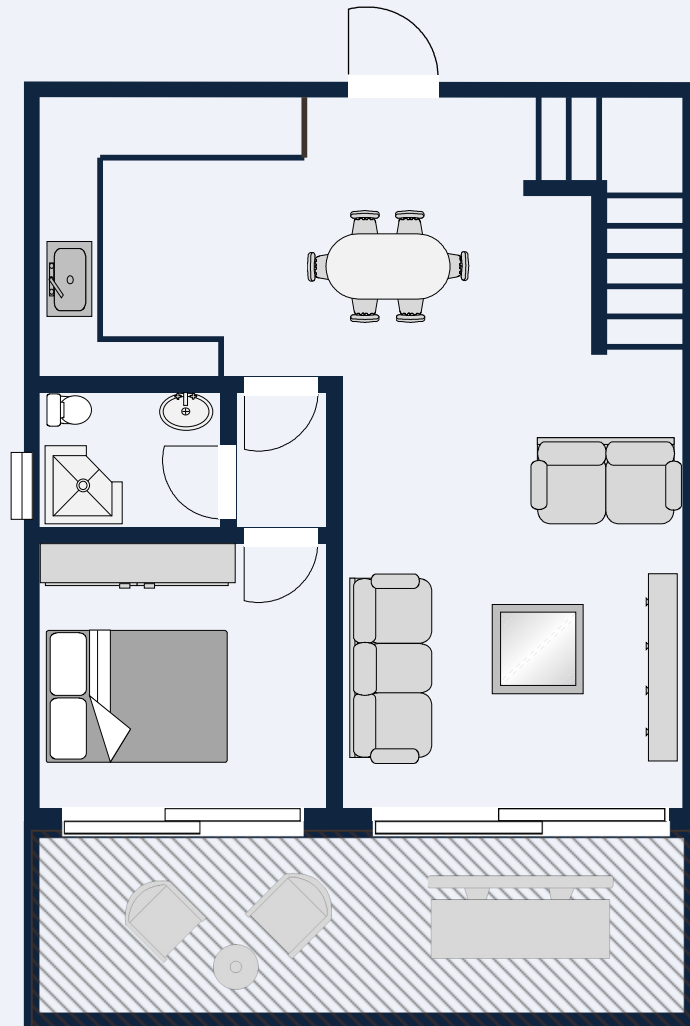

ground level

first floor

Paradise Beach, Semi detached villa, 3 bedrooms, 2 bathrooms, living area: 110 m<sup>2</sup>, terrace area: 66 m<sup>2</sup>