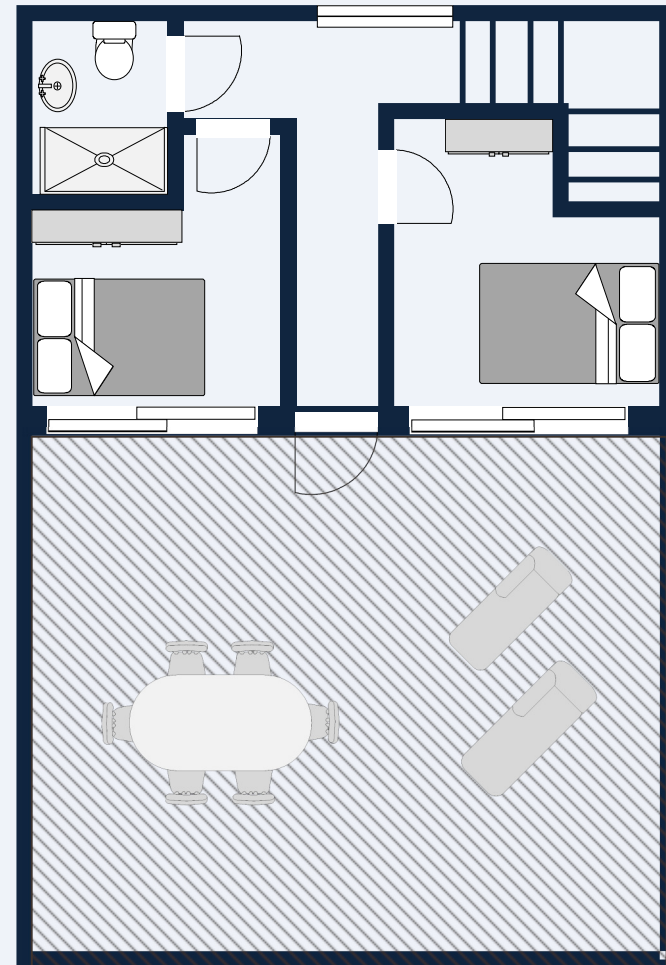

ground level

first floor

Paradise Beach, Semi detached villa, 3 bedrooms, 2 bathrooms, living area: 110 m<sup>2</sup>, terrace area: 66 m<sup>2</sup>